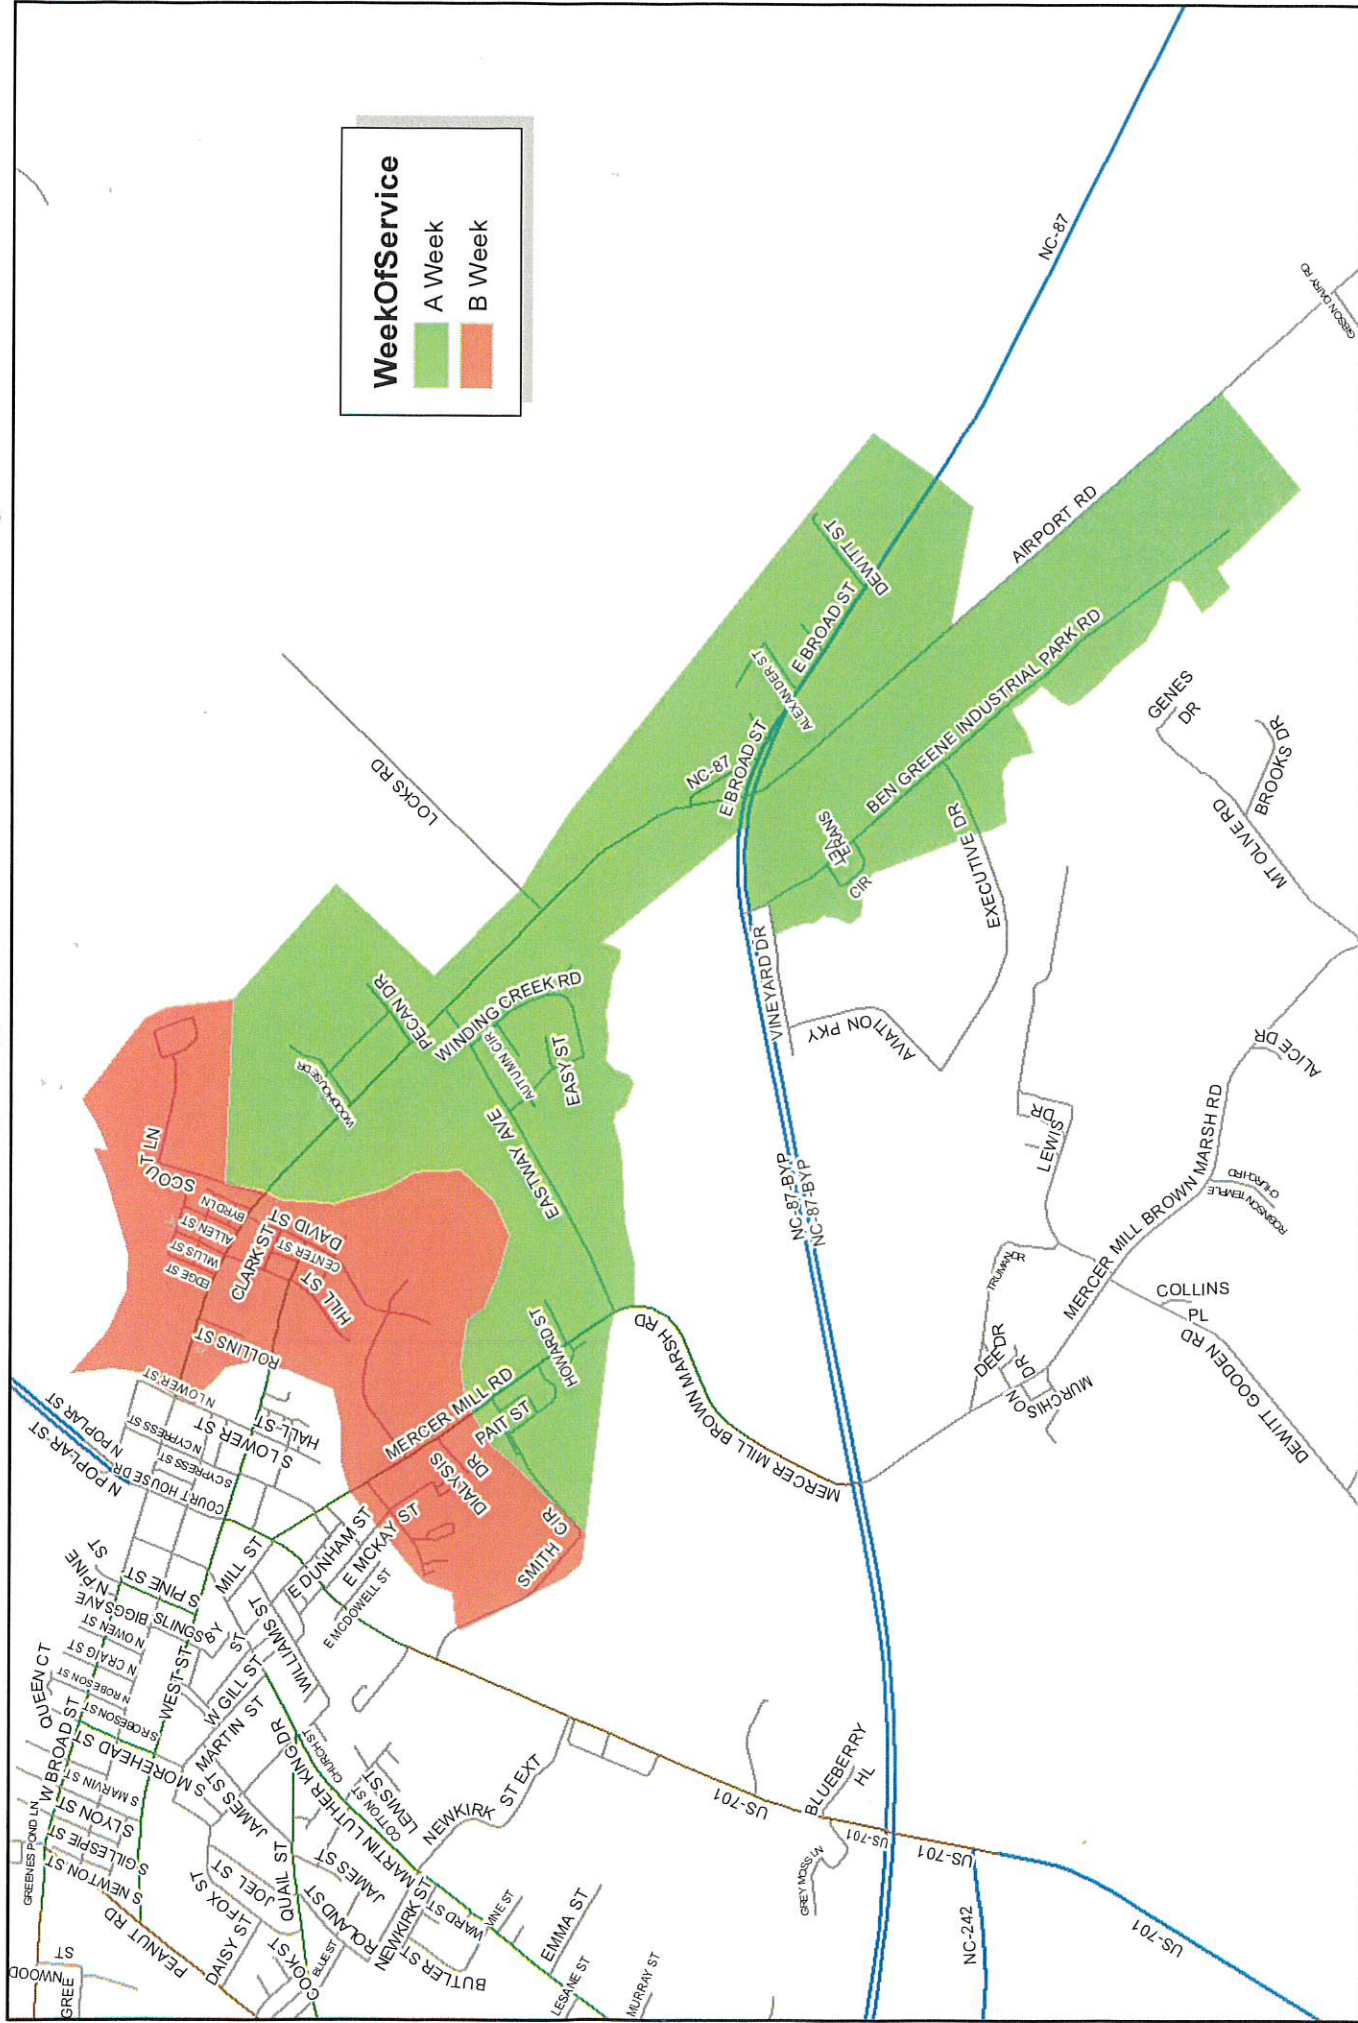

Elizabethtown New Recycling Weeks of Service - Wednesday

Elizabethtown New Recycling Weeks of Service - Thursday

Elizabethtown New Recycling Weeks of Service - Friday

0 0.325 0.65 1.3 Miles

Karl Stromberg
GIS Specialist, Waste Industries
06/6/2014