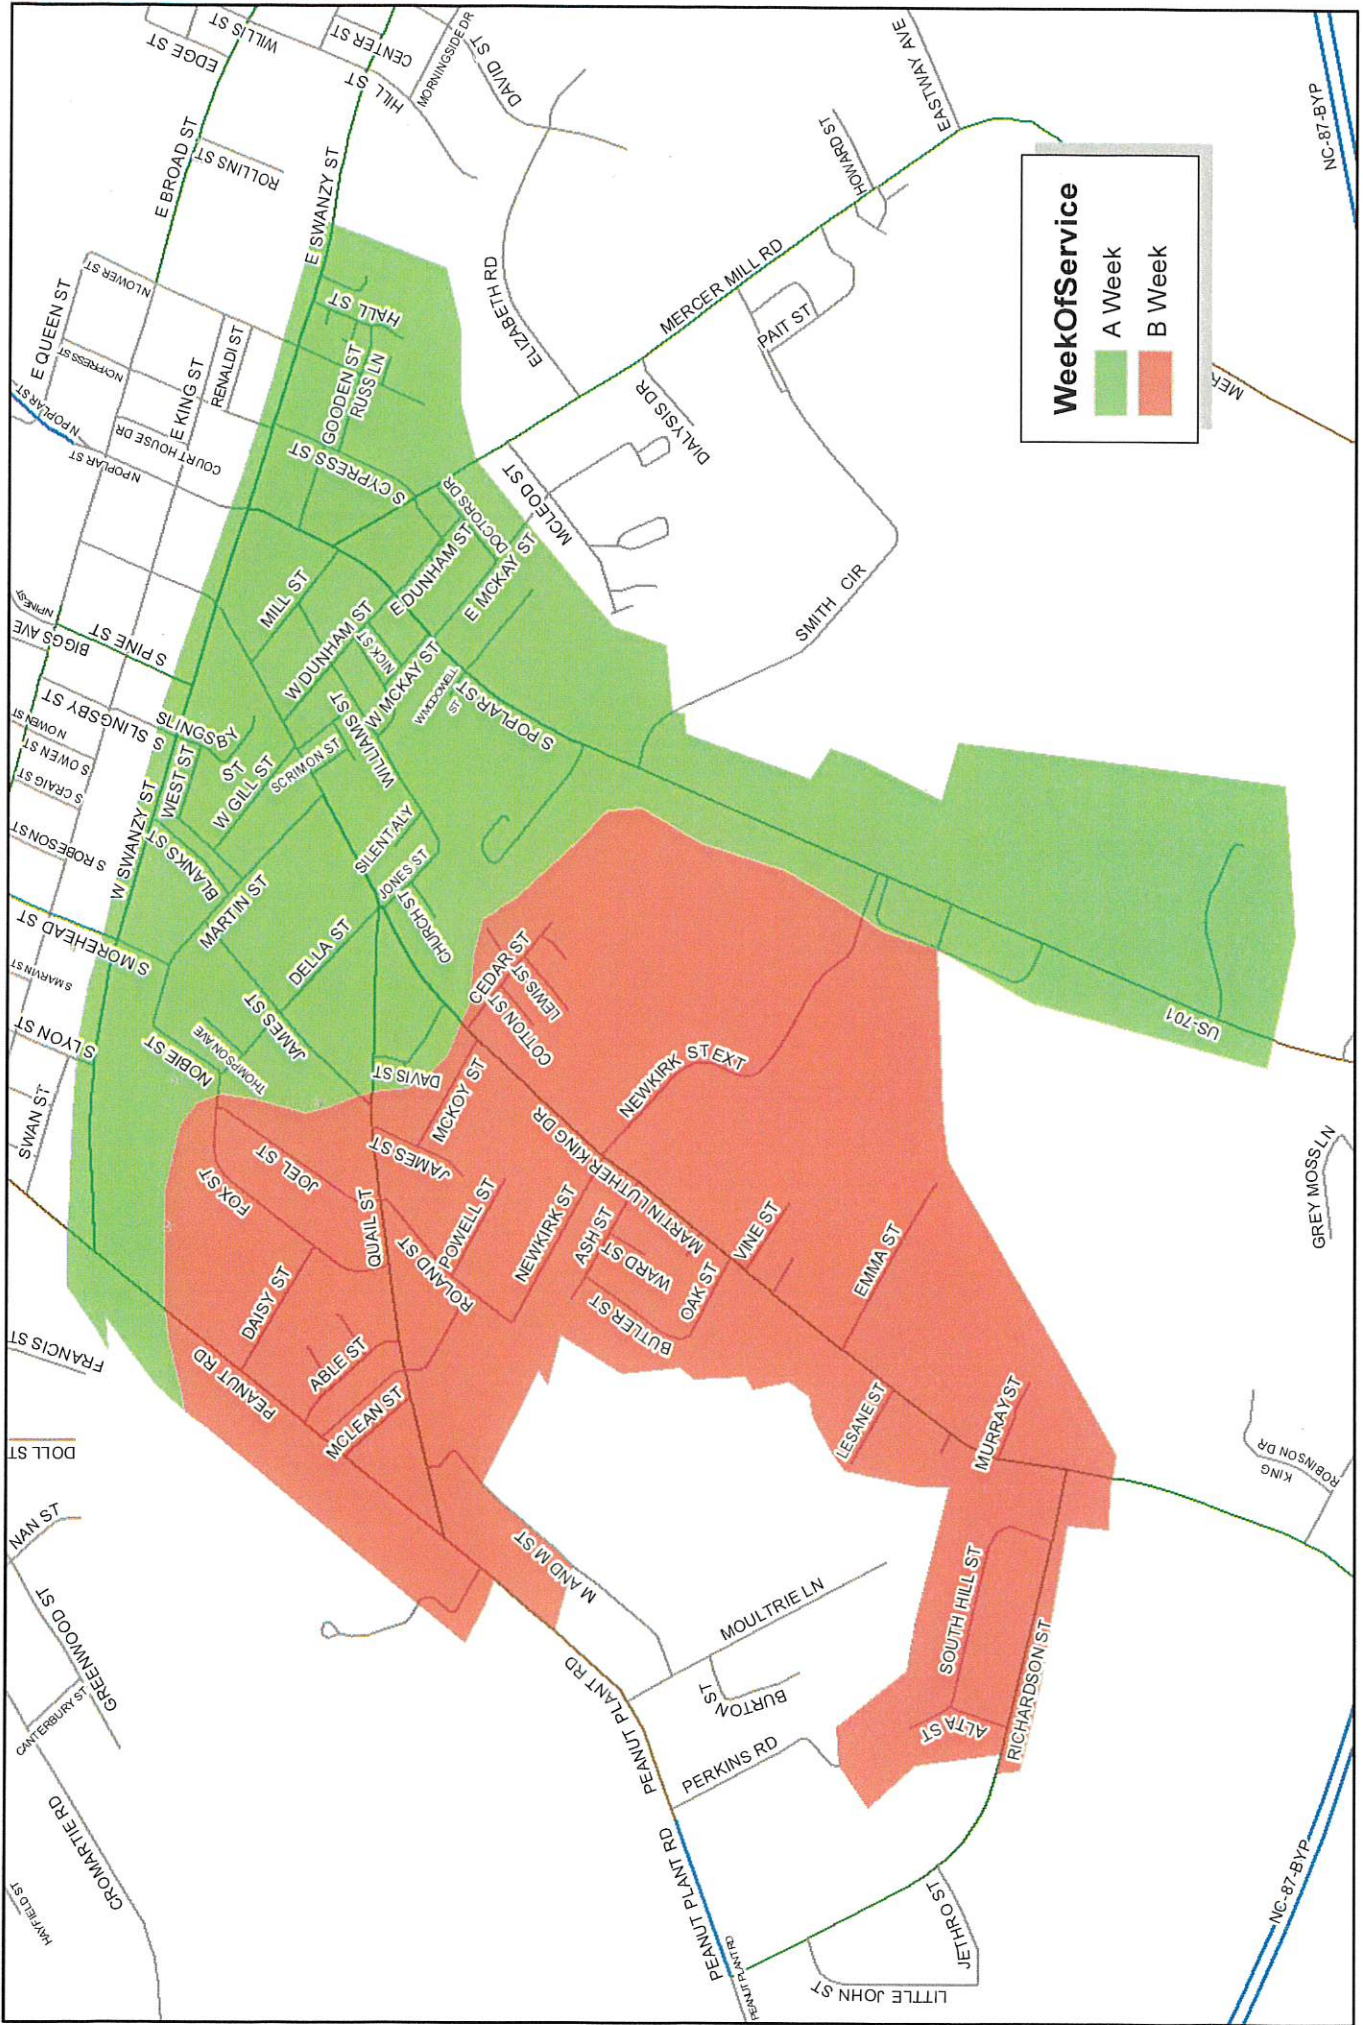

Elizabethtown New Recycling Weeks of Service - Wednesday

Elizabethtown New Recycling Weeks of Service - Thursday

Elizabethtown New Recycling Weeks of Service - Friday

0 0.325 0.65 1.3 Miles

Karl Stromberg
GIS Specialist, Waste Industries
06/6/2014