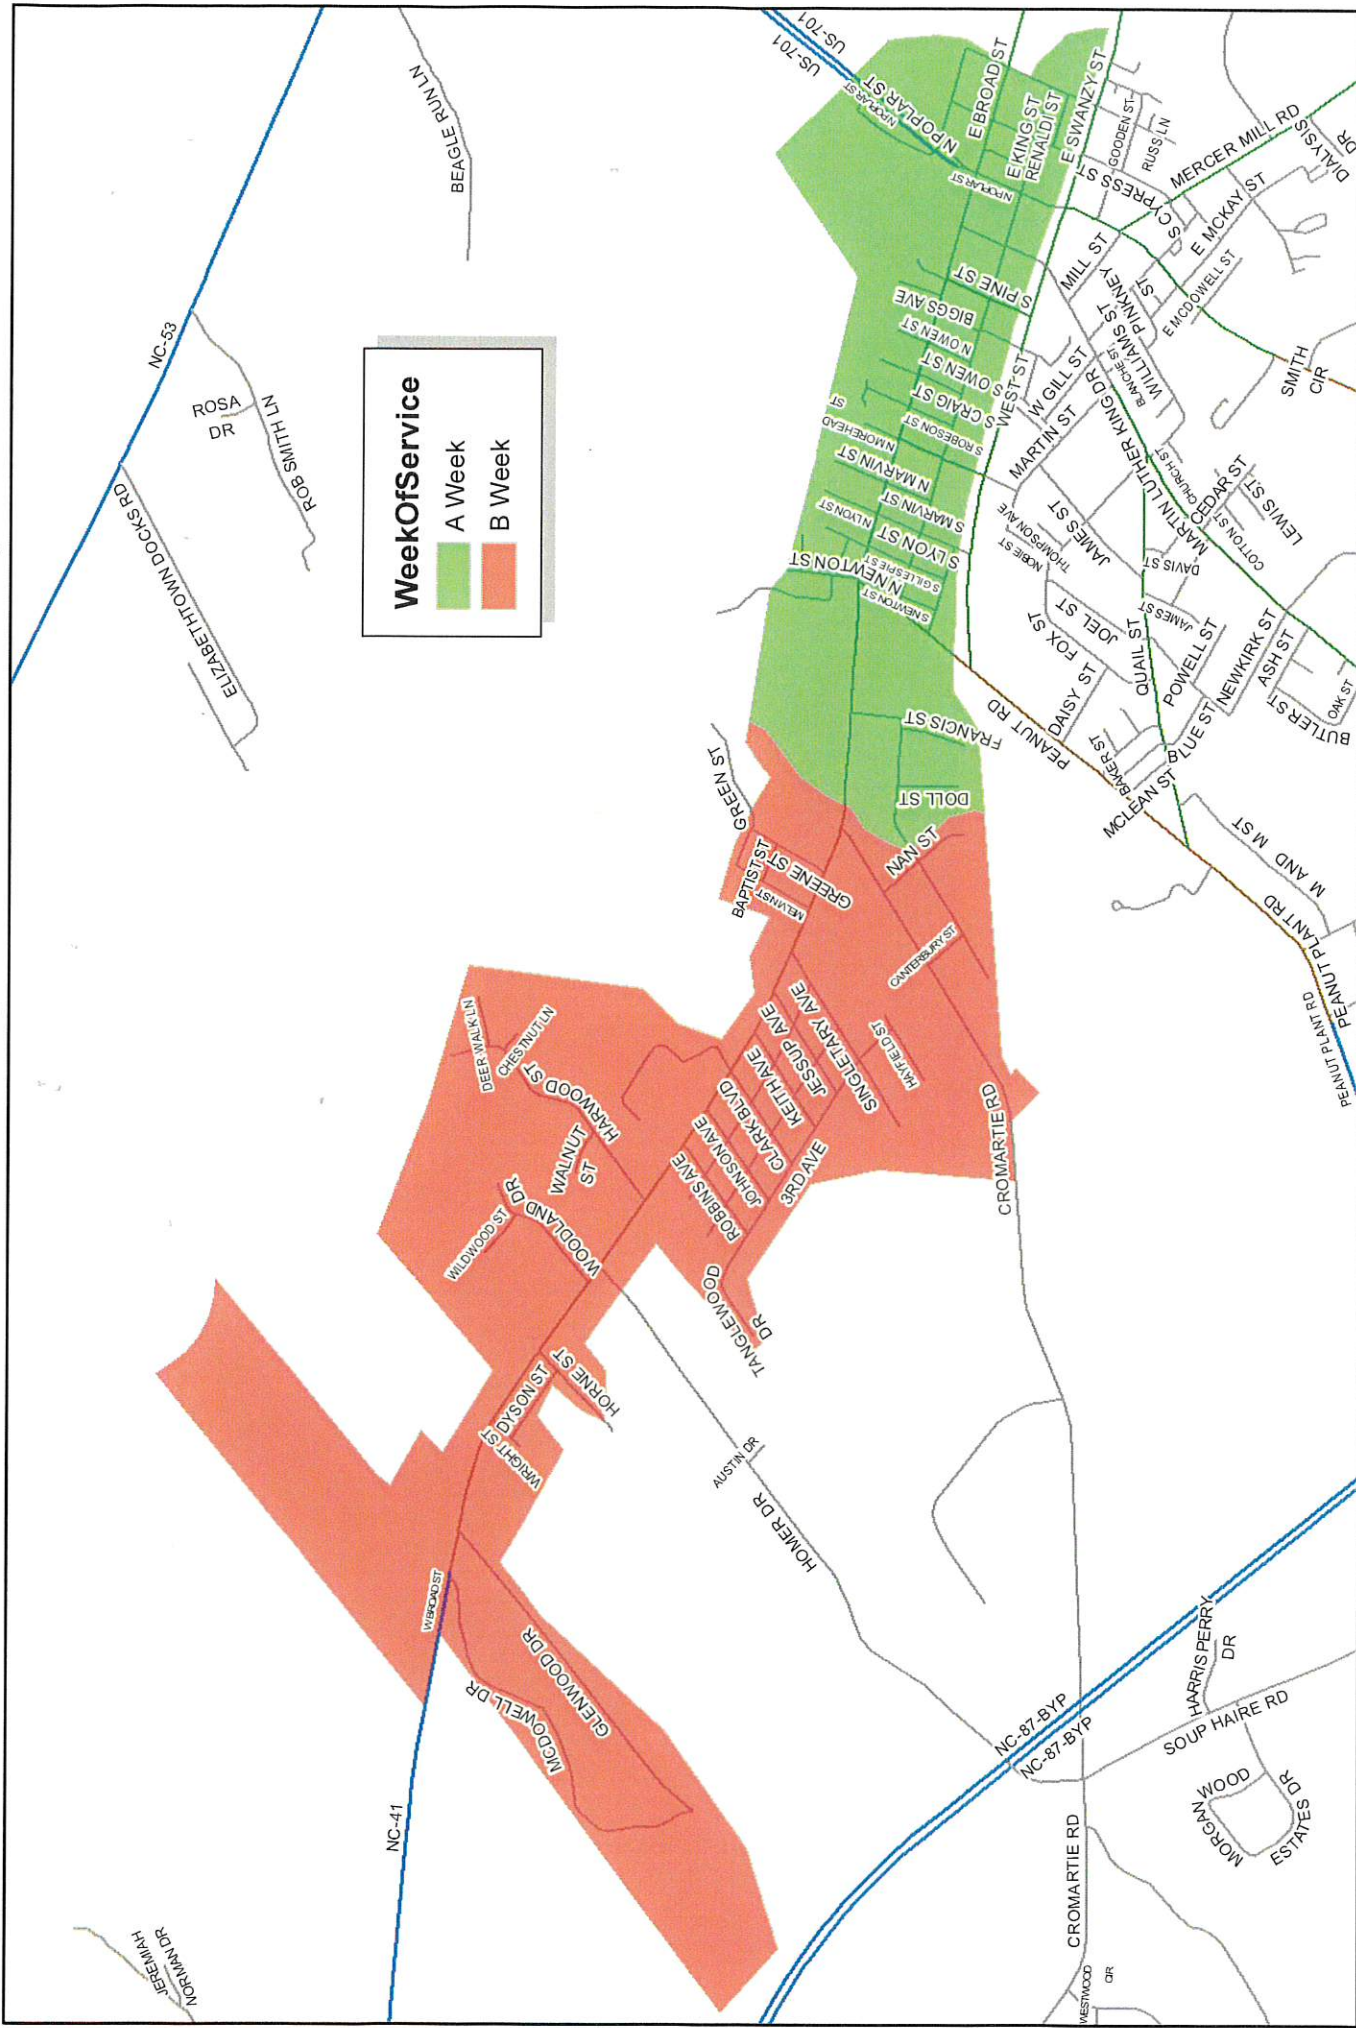

Elizabethtown New Recycling Weeks of Service - Wednesday

Elizabethtown New Recycling Weeks of Service - Thursday

Elizabethtown New Recycling Weeks of Service - Friday

0 0.325 0.65 1.3 Miles

Karl Stromberg
GIS Specialist, Waste Industries
06/6/2014